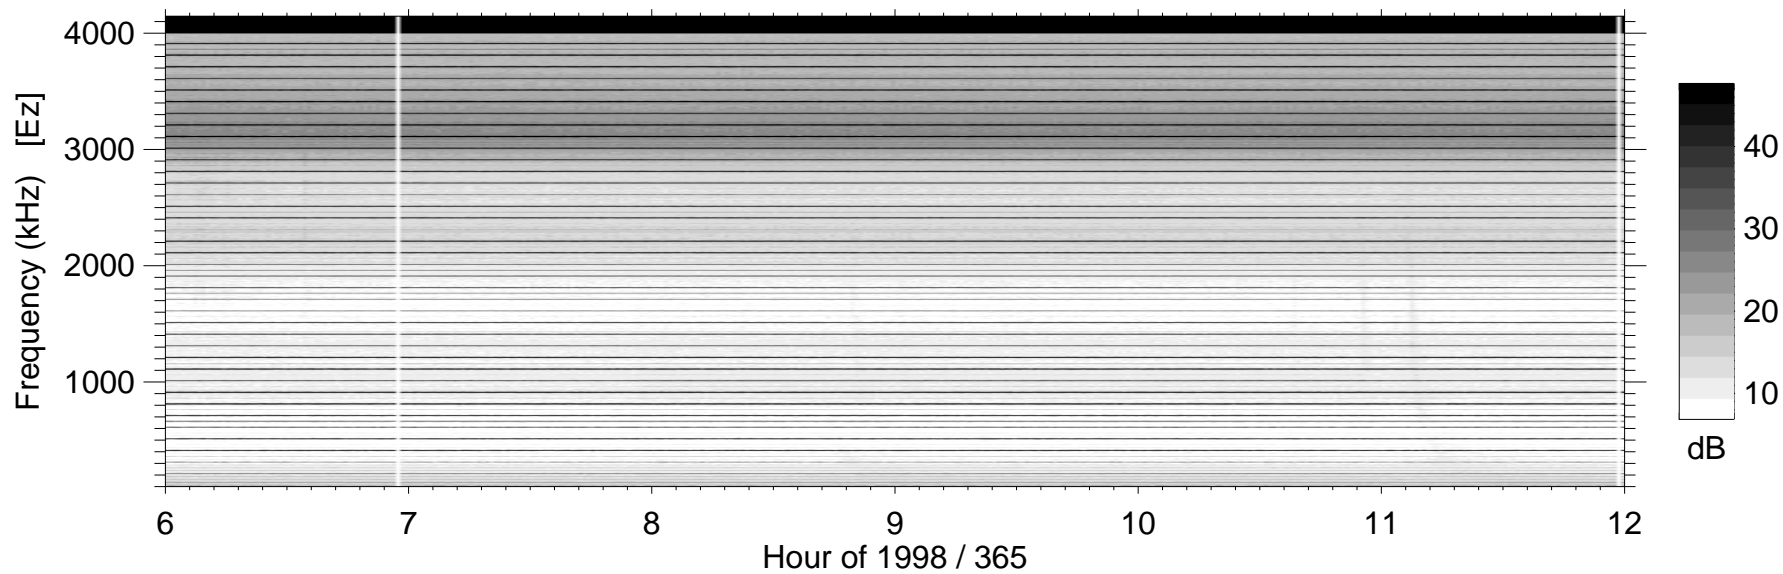

Cassini-RPWS/Kronos (HF1)