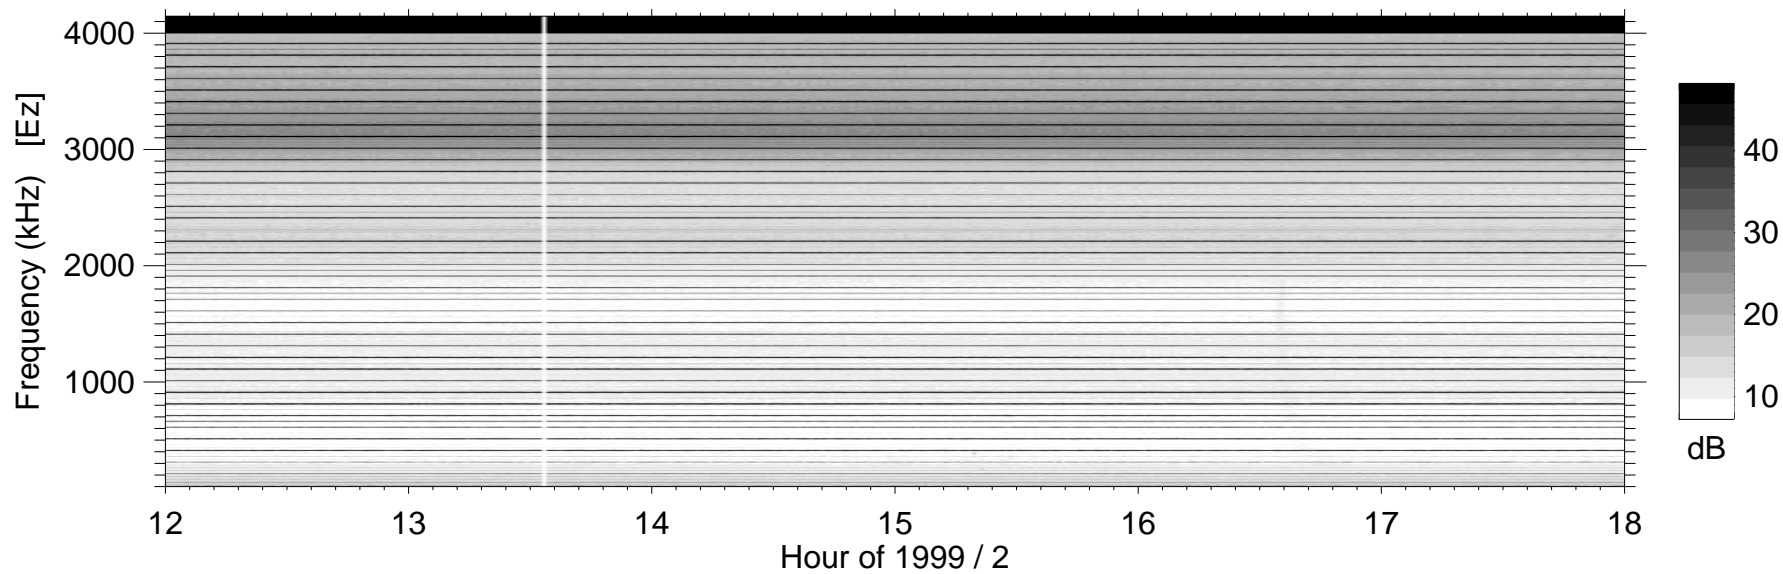

Cassini-RPWS/Kronos (HF1)