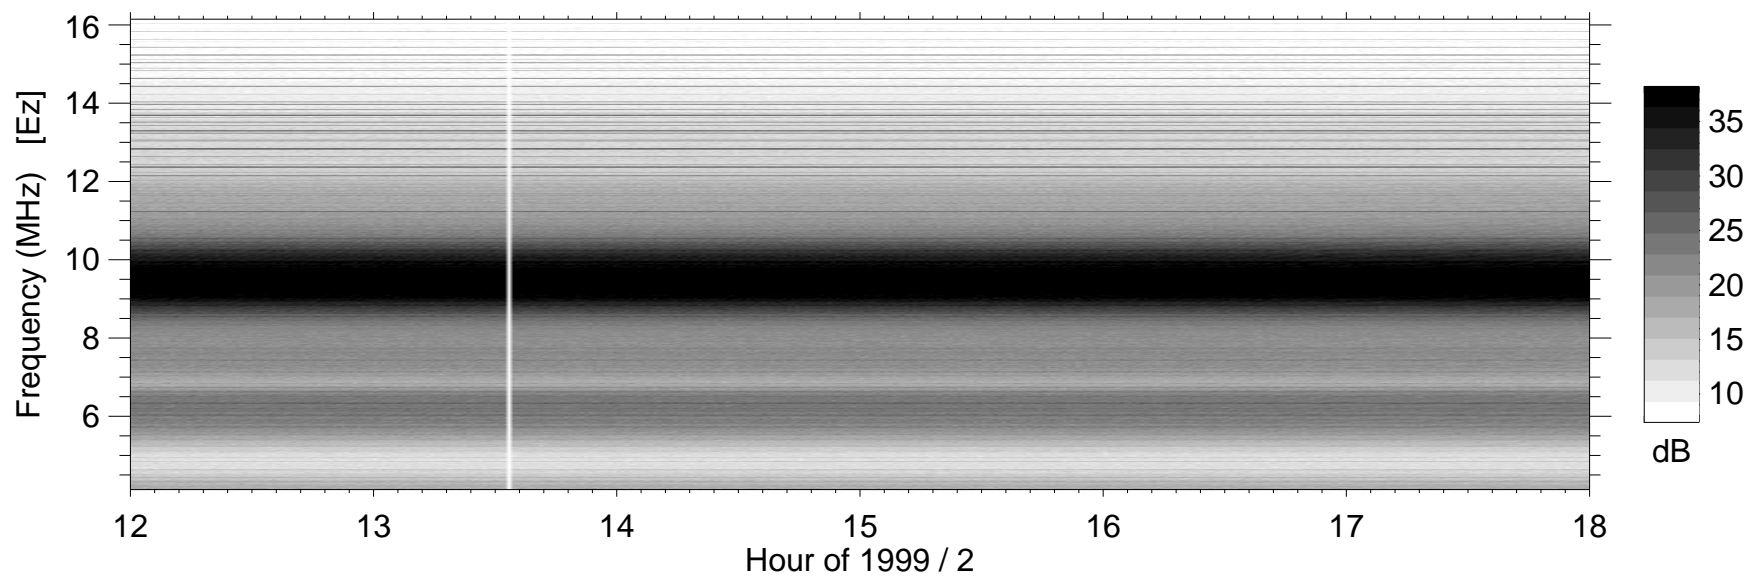

Cassini-RPWS/Kronos (HF2)