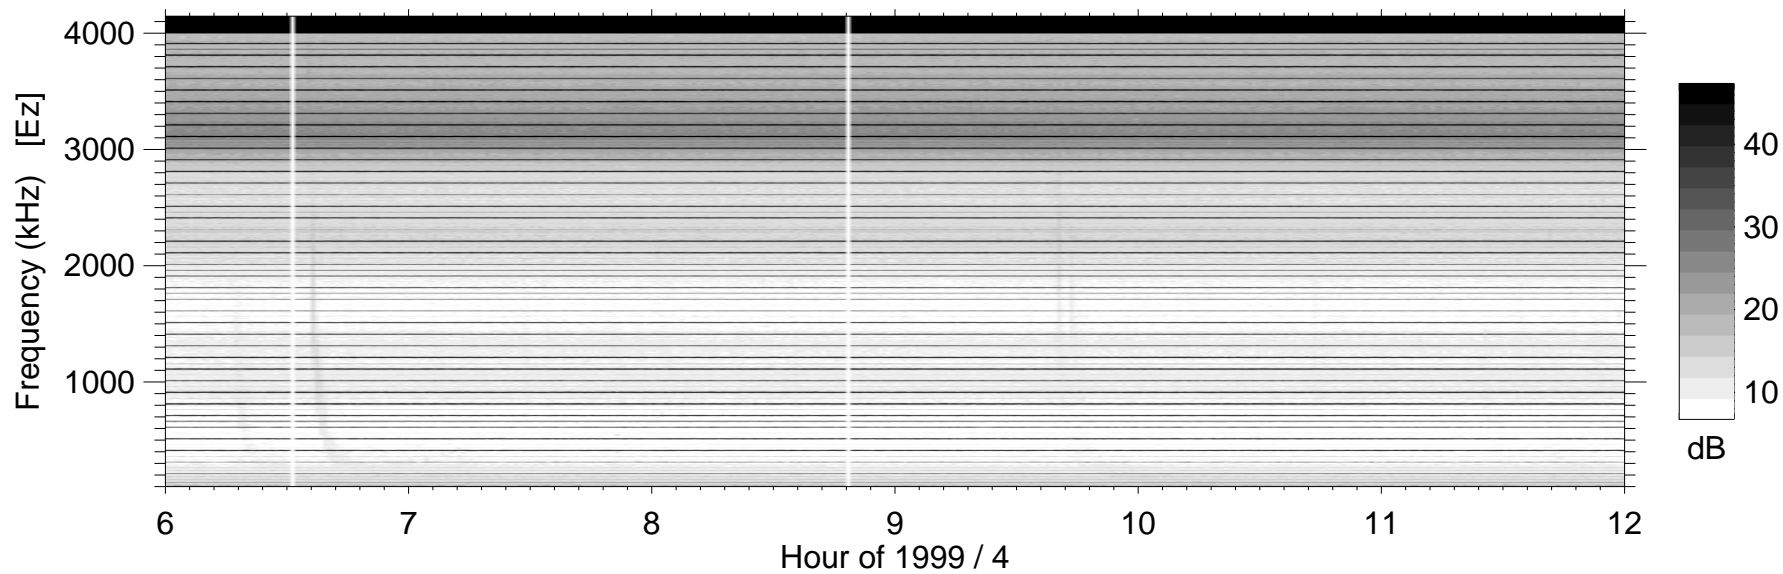

Cassini-RPWS/Kronos (HF1)