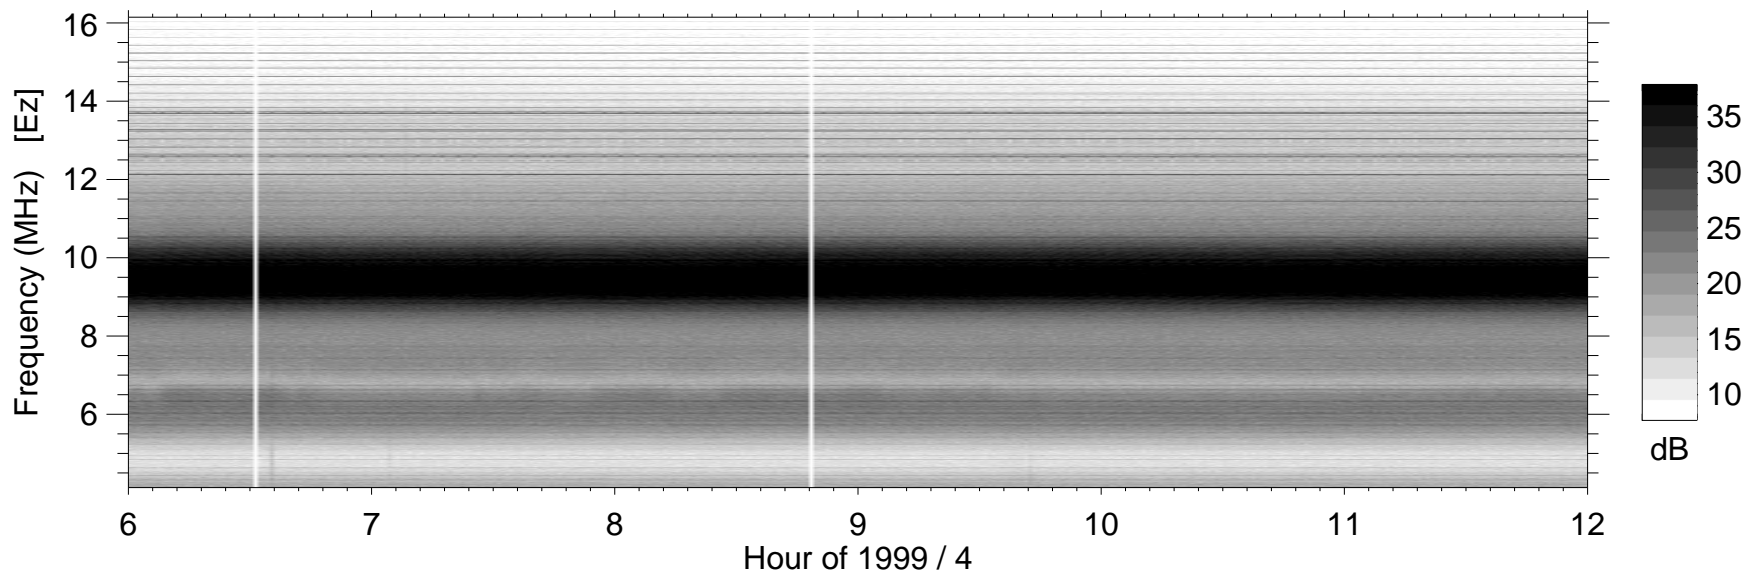

Cassini-RPWS/Kronos (HF2)