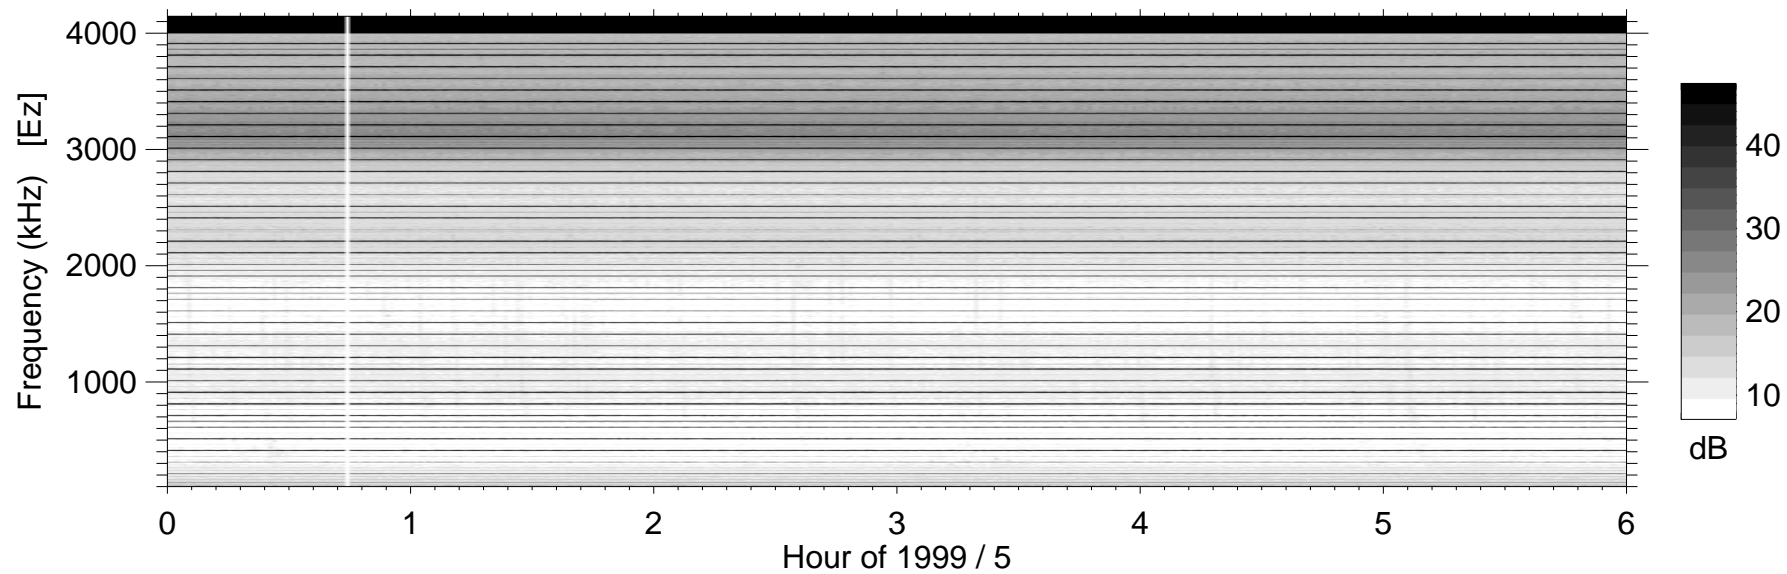

Cassini-RPWS/Kronos (HF1)