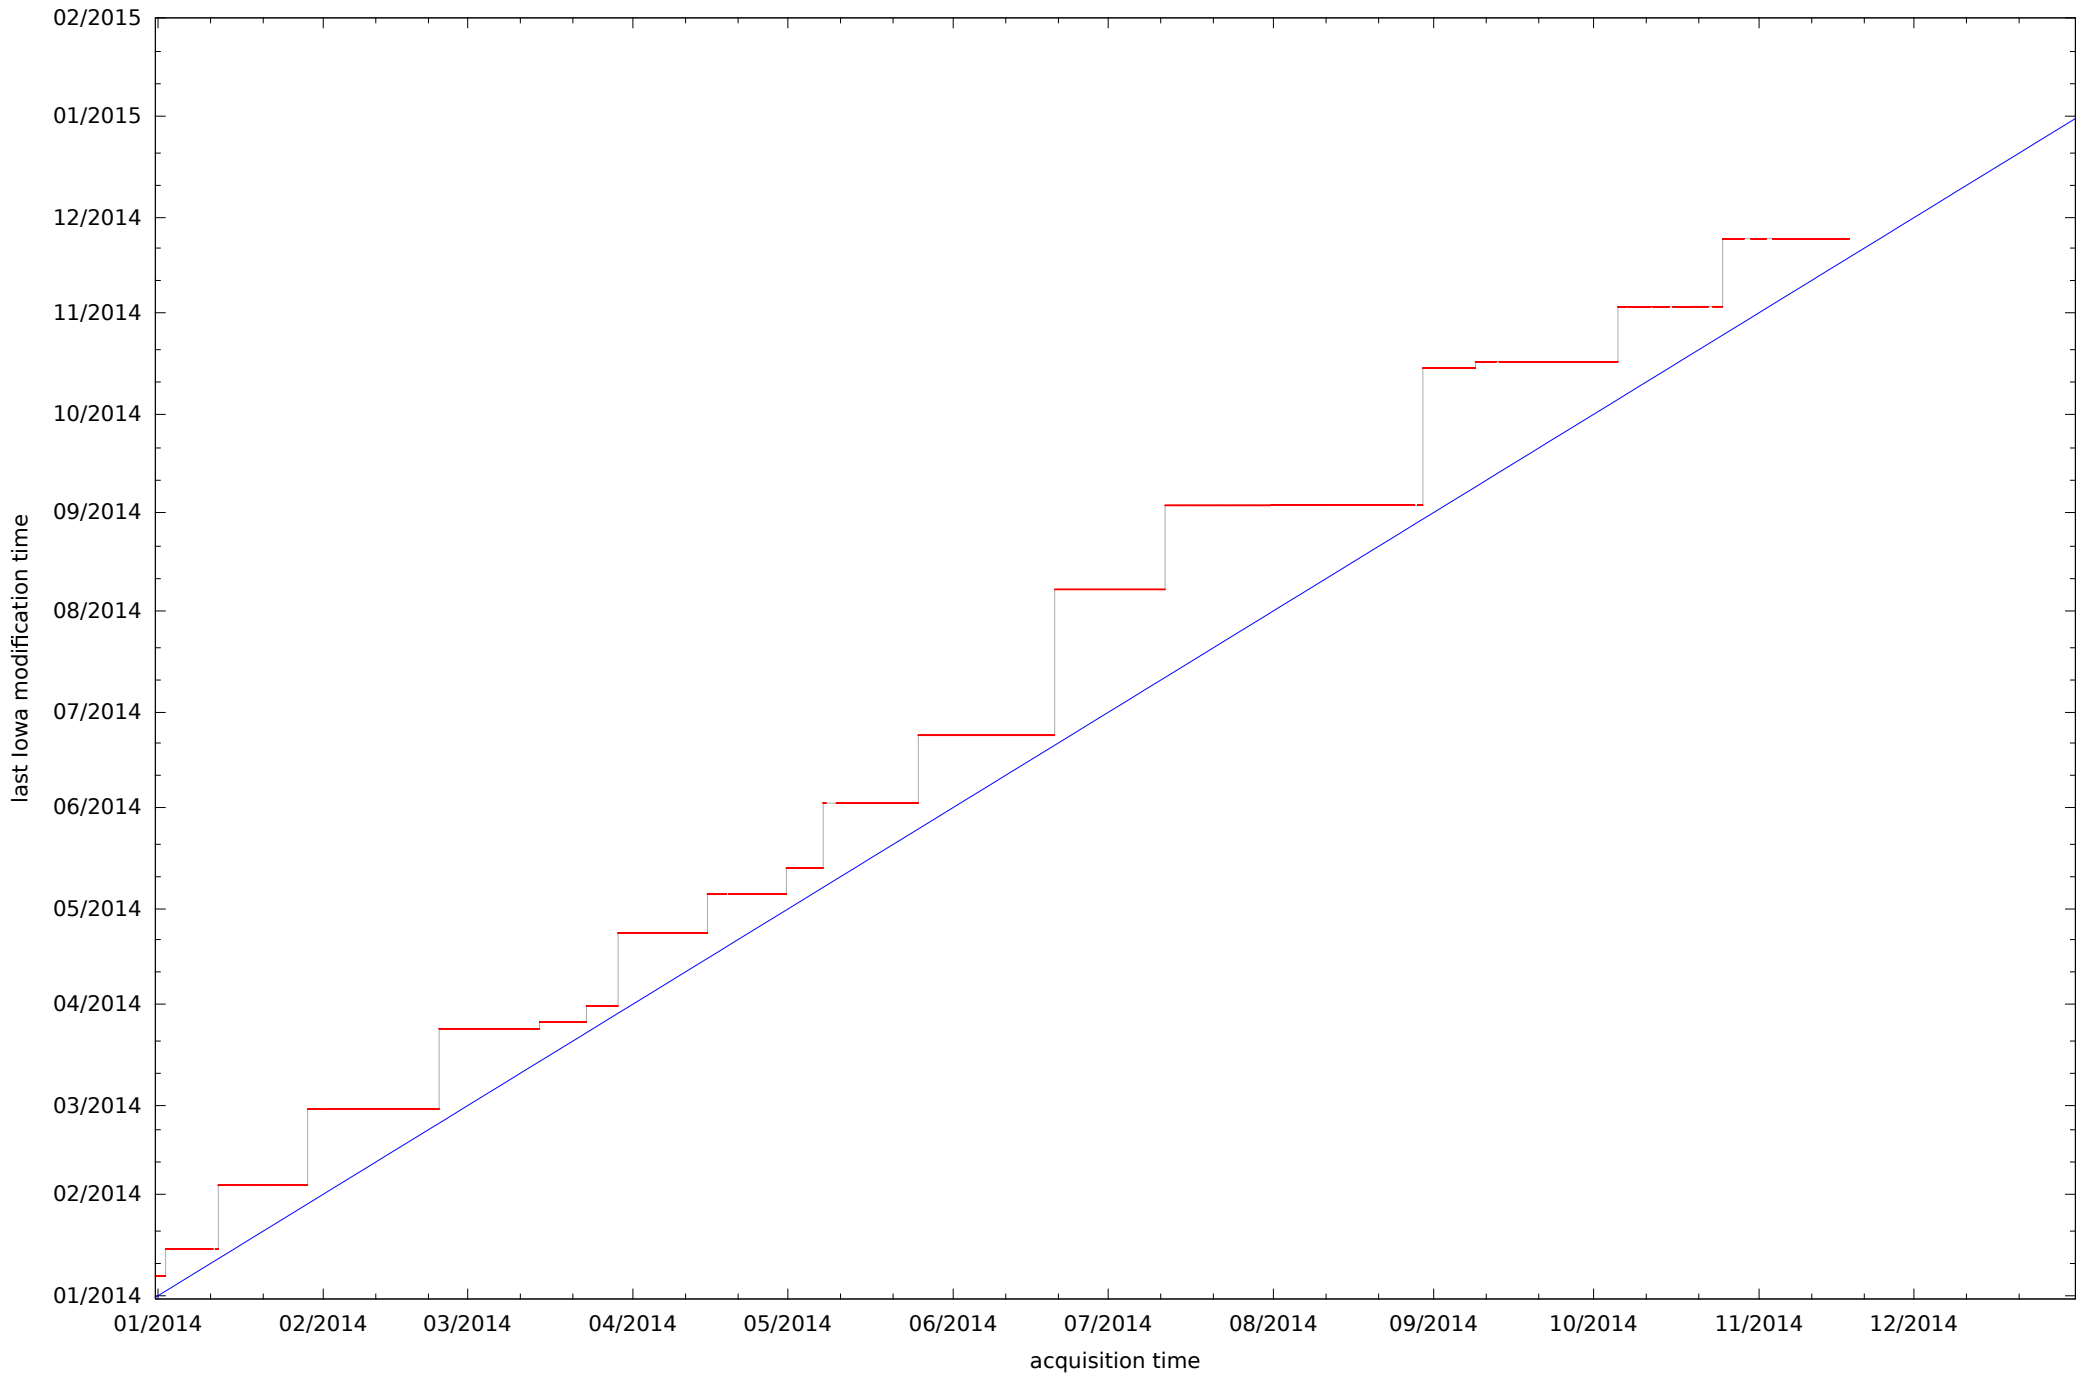

iowa update latency since beginning of mission

lowa update latency since beginning of mission, zoom

Iowa update latency during last year

Iowa last modification time during last year

lowa last modification since beginning of mission