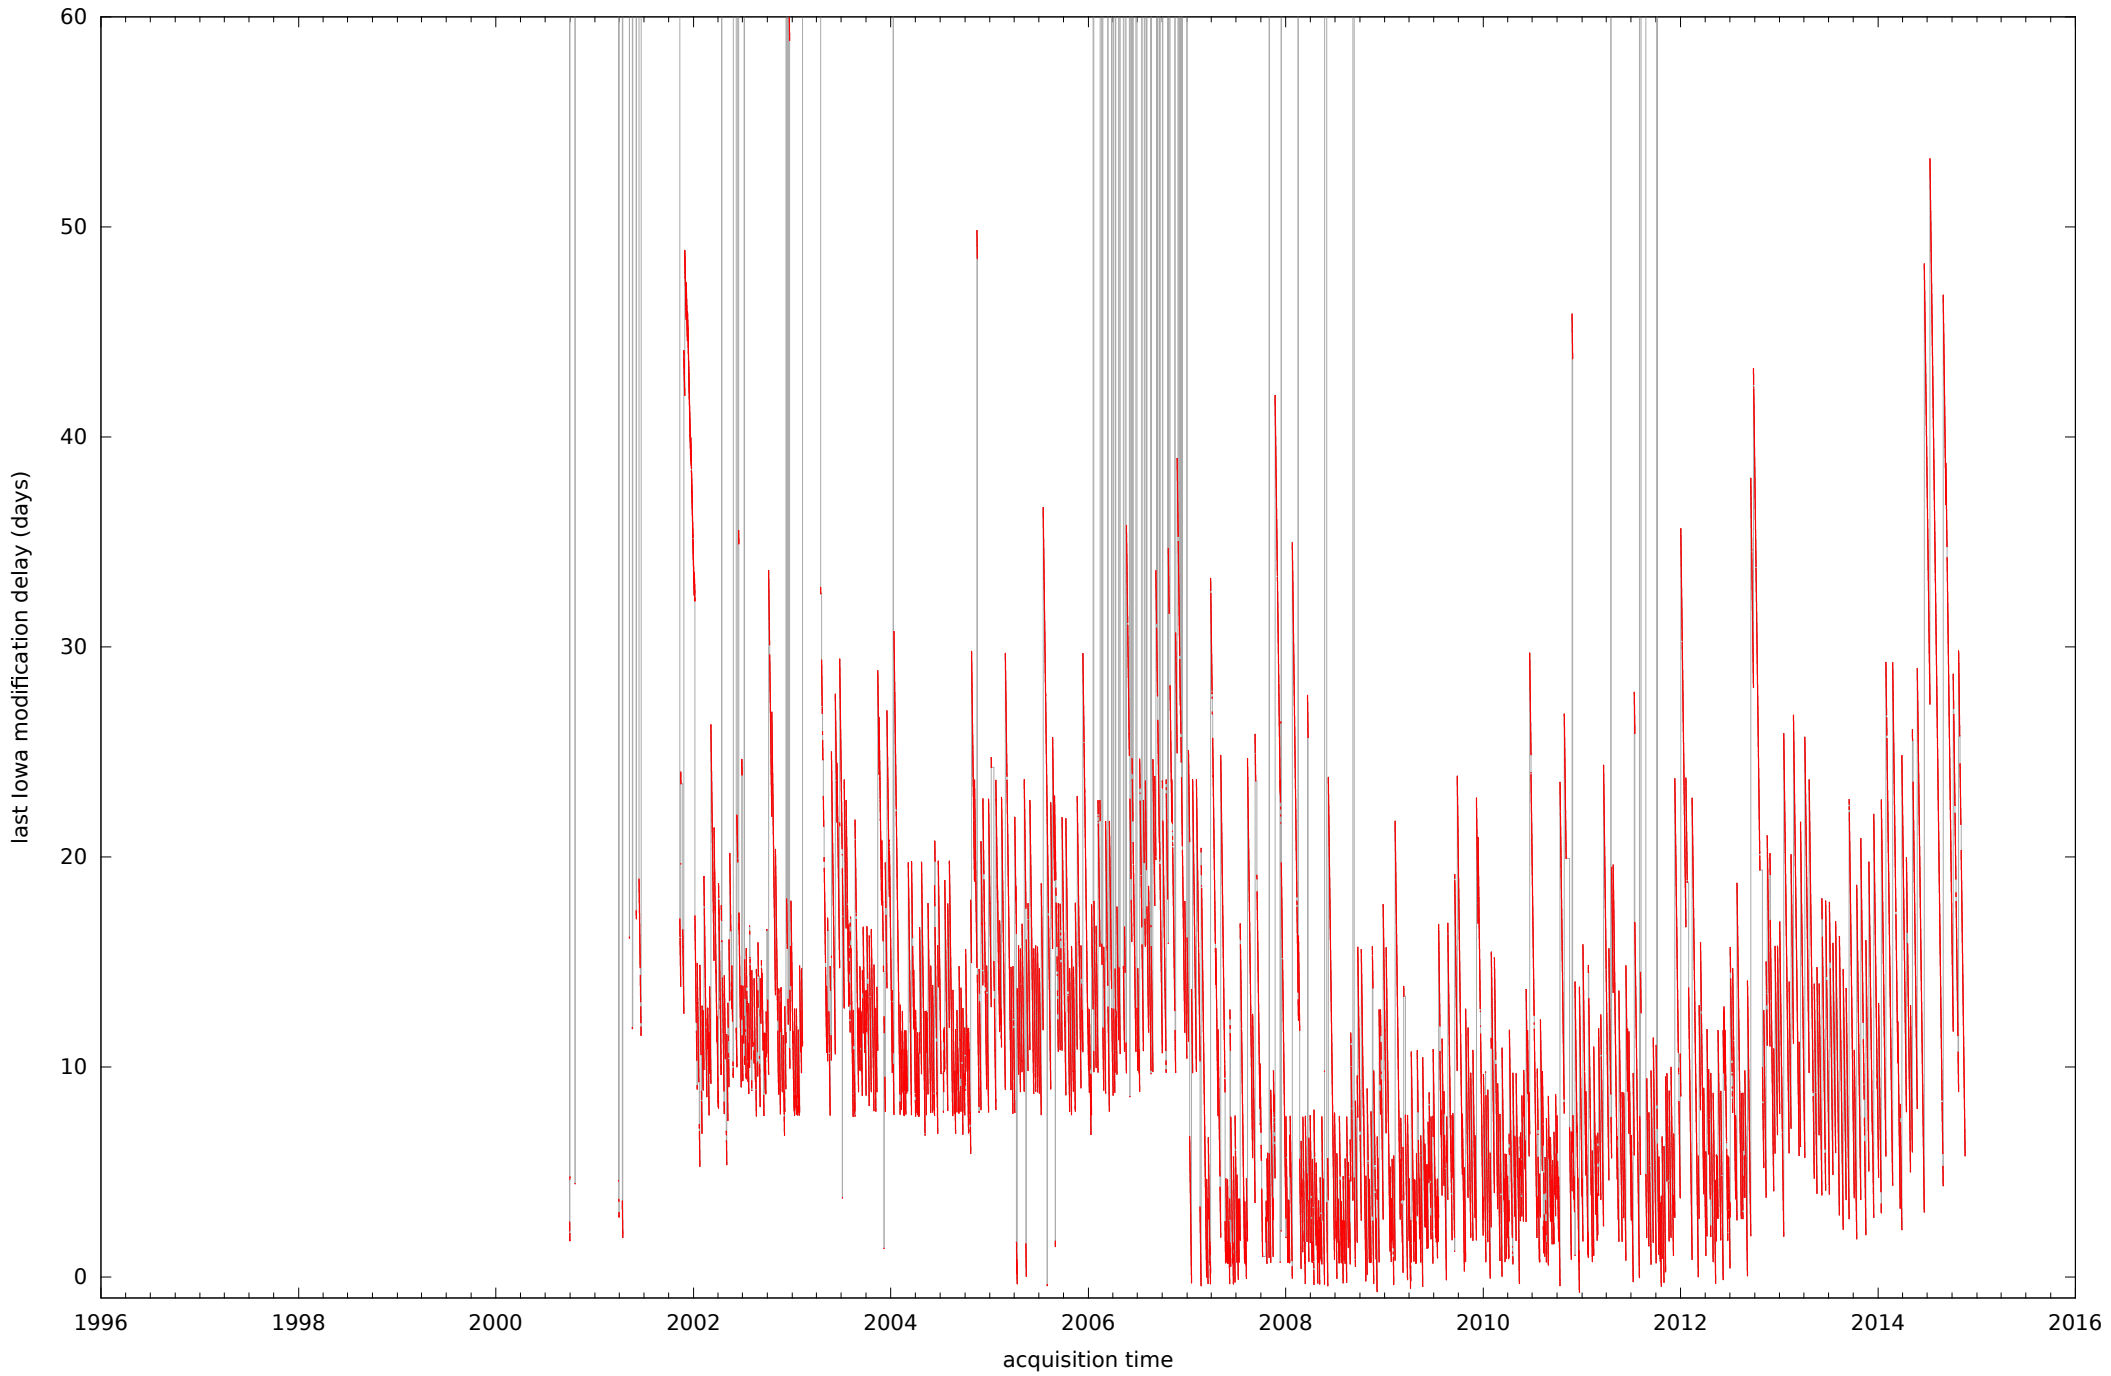

iowa update latency since beginning of mission

lowa update latency since beginning of mission, zoom

Iowa update latency during last year

Iowa last modification time during last year

lowa last modification since beginning of mission