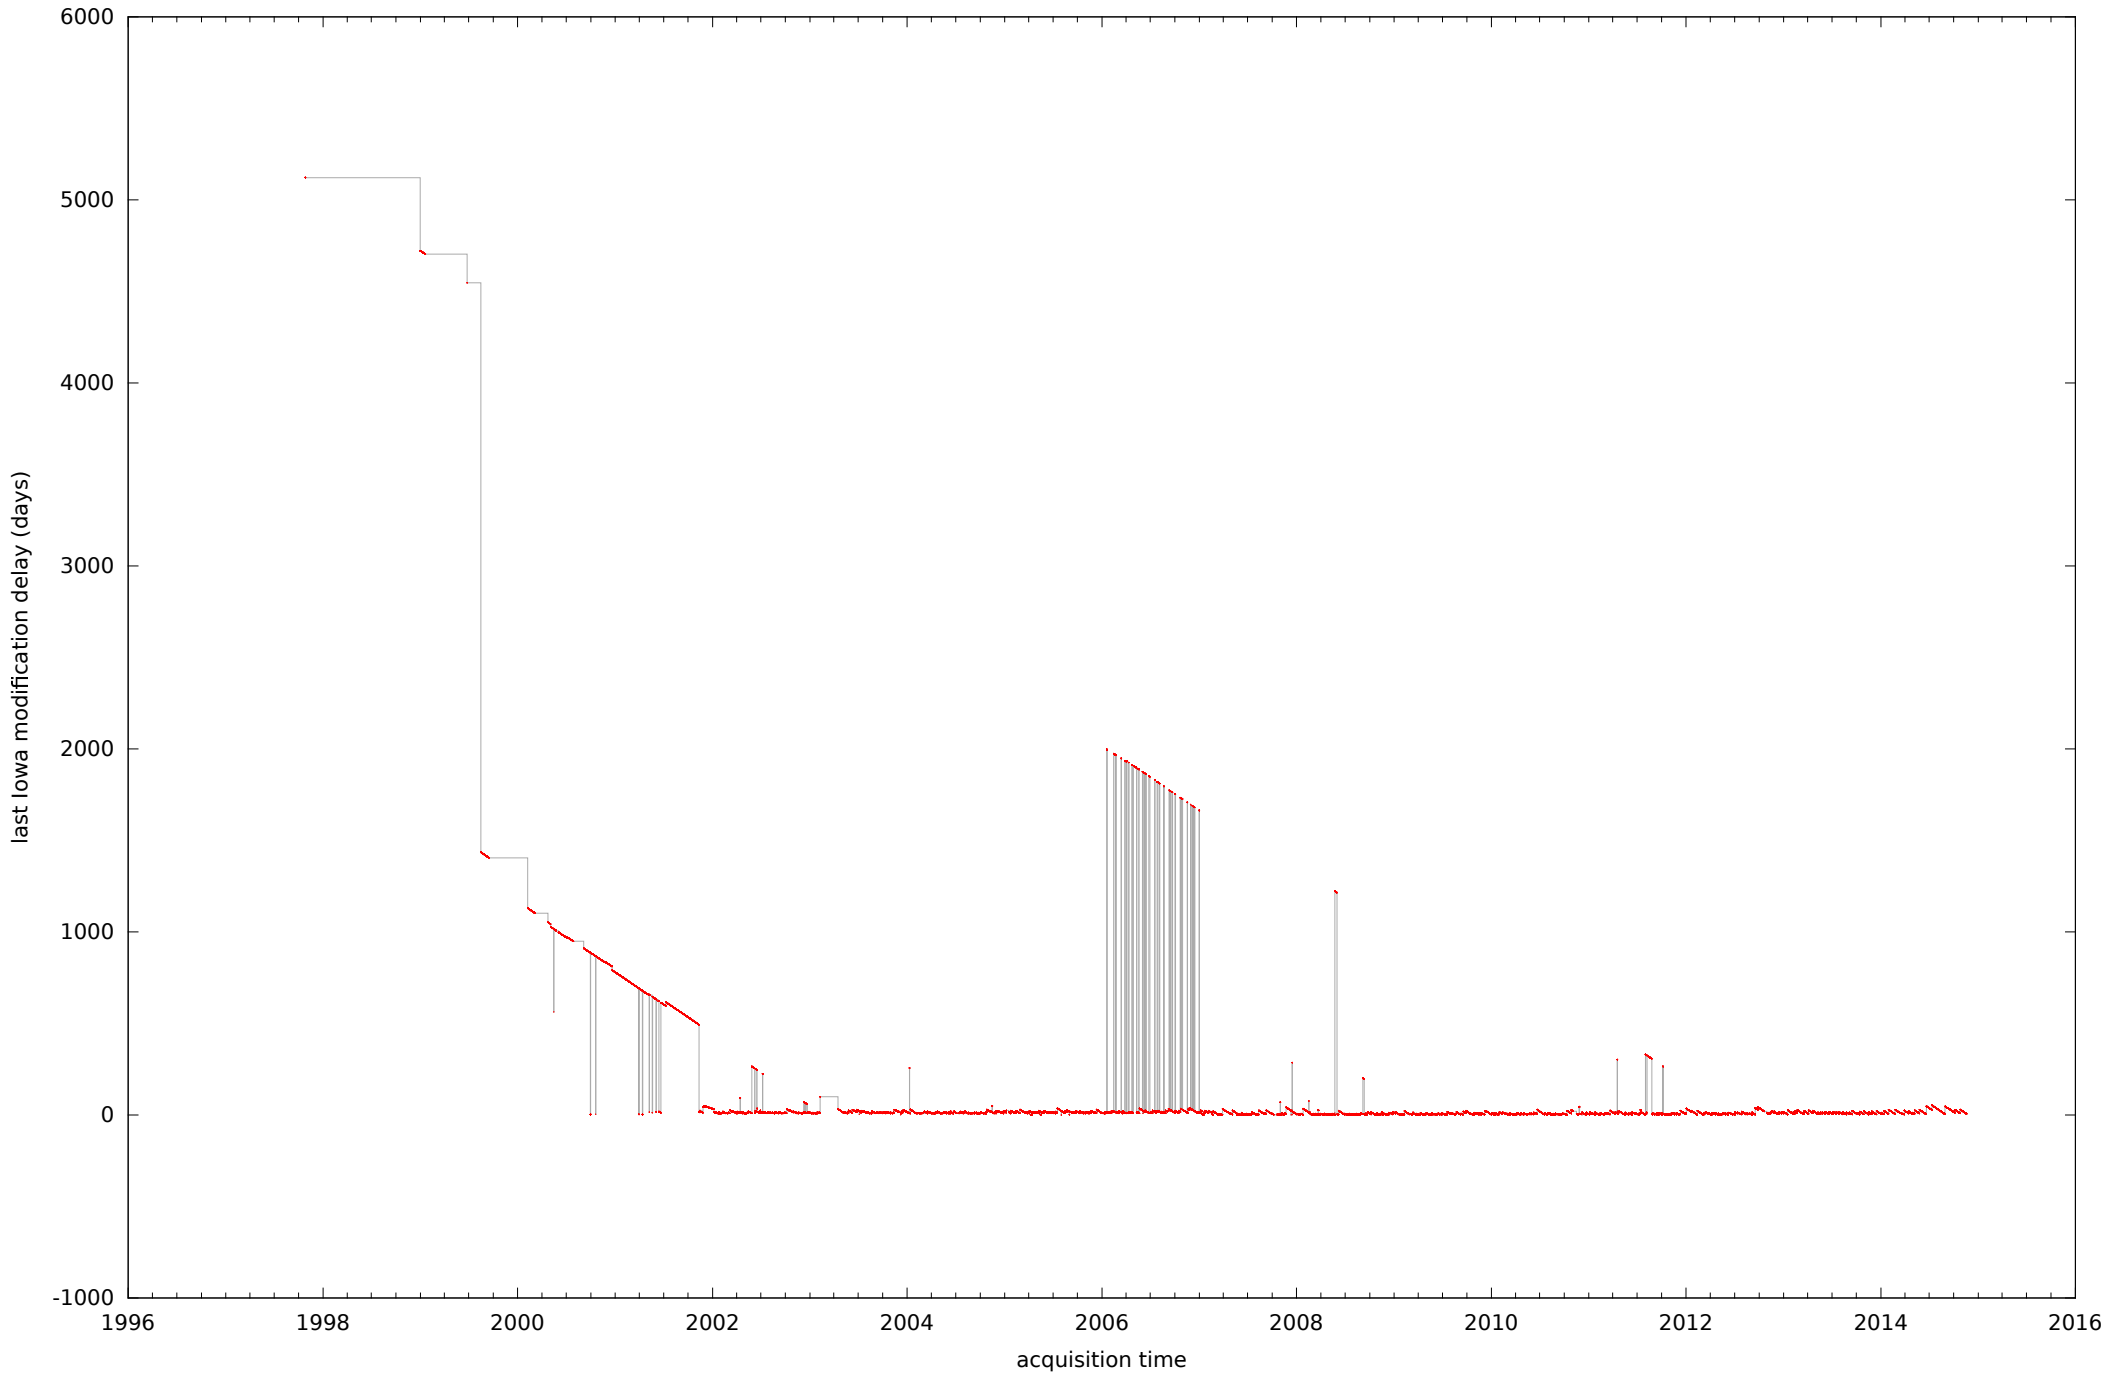

iowa update latency since beginning of mission

lowa update latency since beginning of mission, zoom

Iowa update latency during last year

Iowa last modification time during last year

lowa last modification since beginning of mission