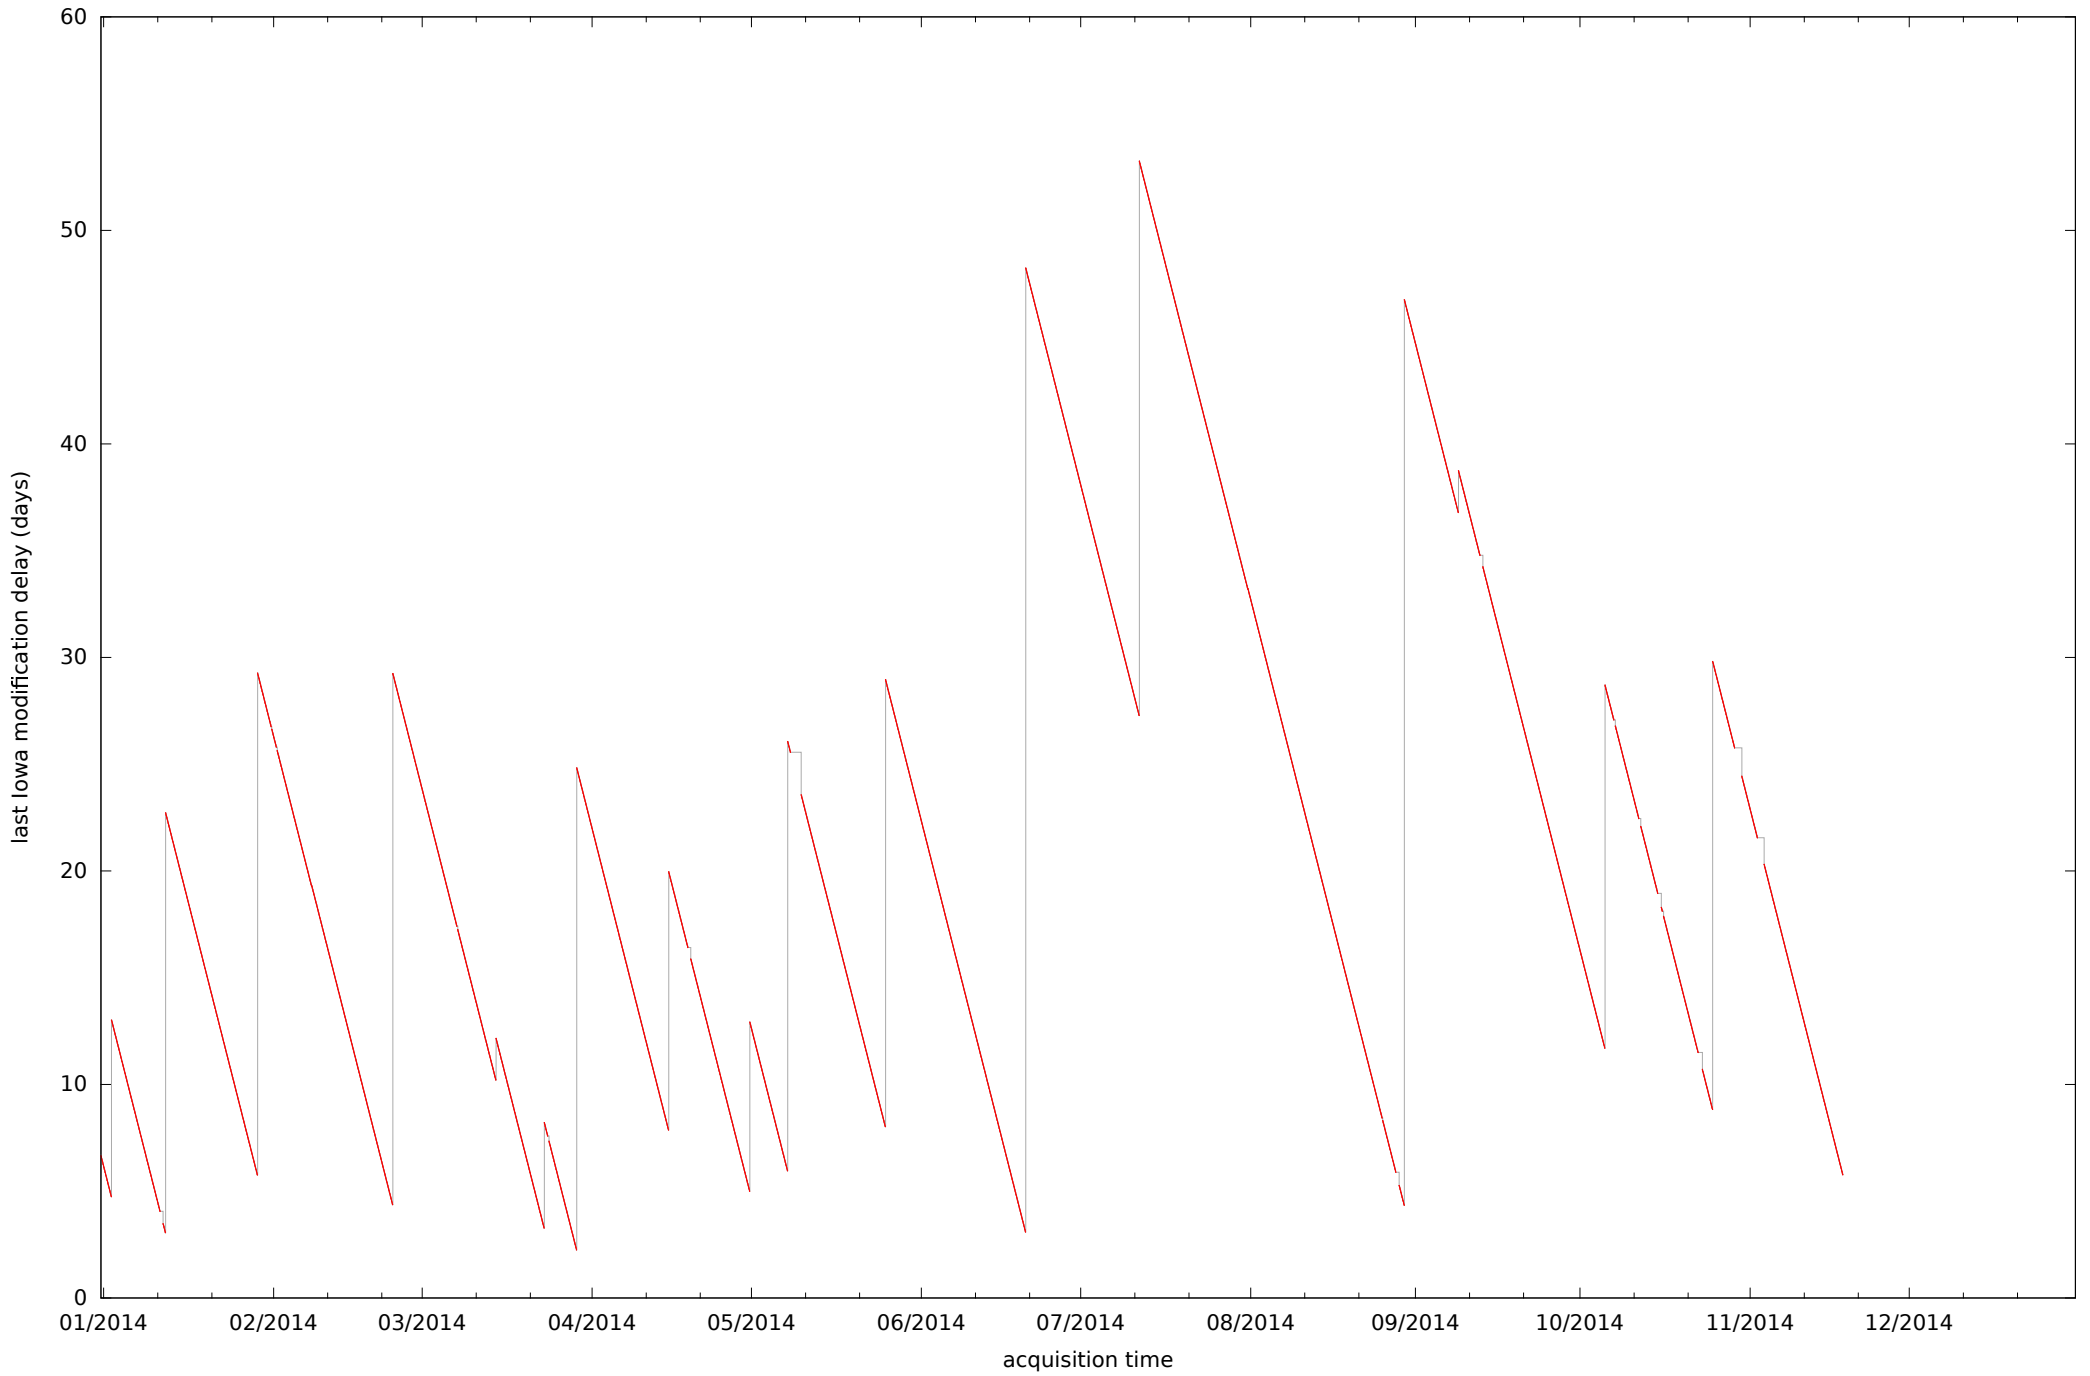

iowa update latency since beginning of mission

lowa update latency since beginning of mission, zoom

Iowa update latency during last year

Iowa last modification time during last year

lowa last modification since beginning of mission