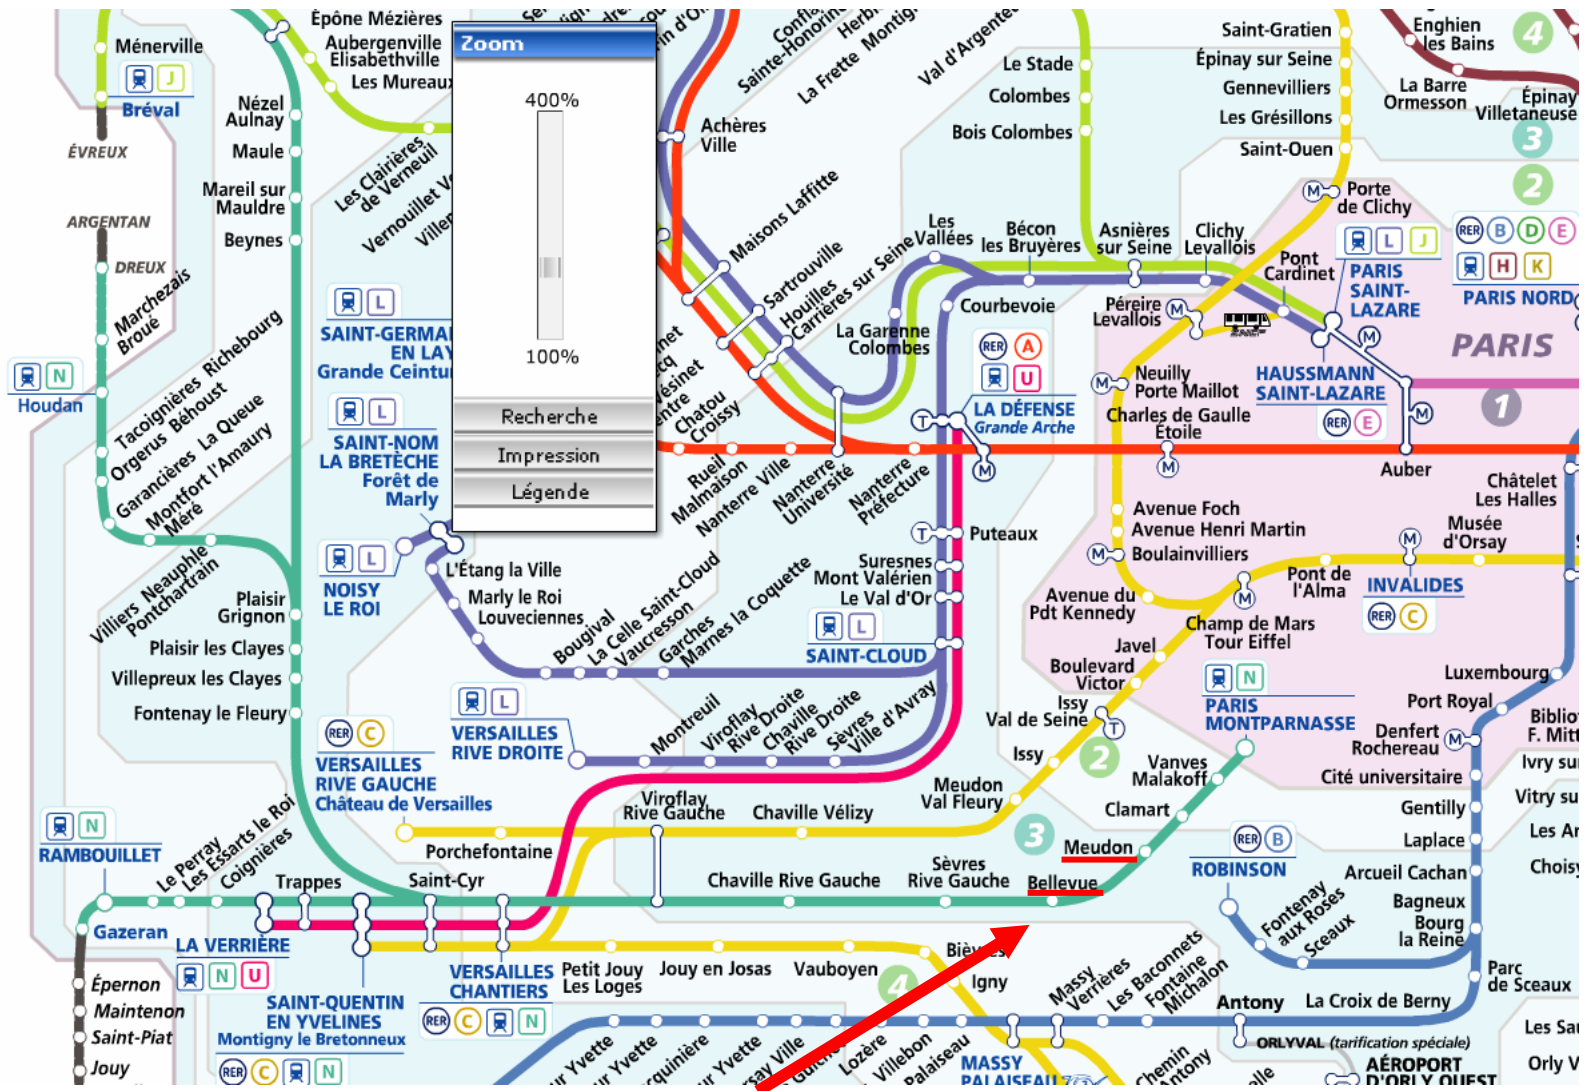

Map of the Montparnasse train

**Meudon & Bellevue
Station**